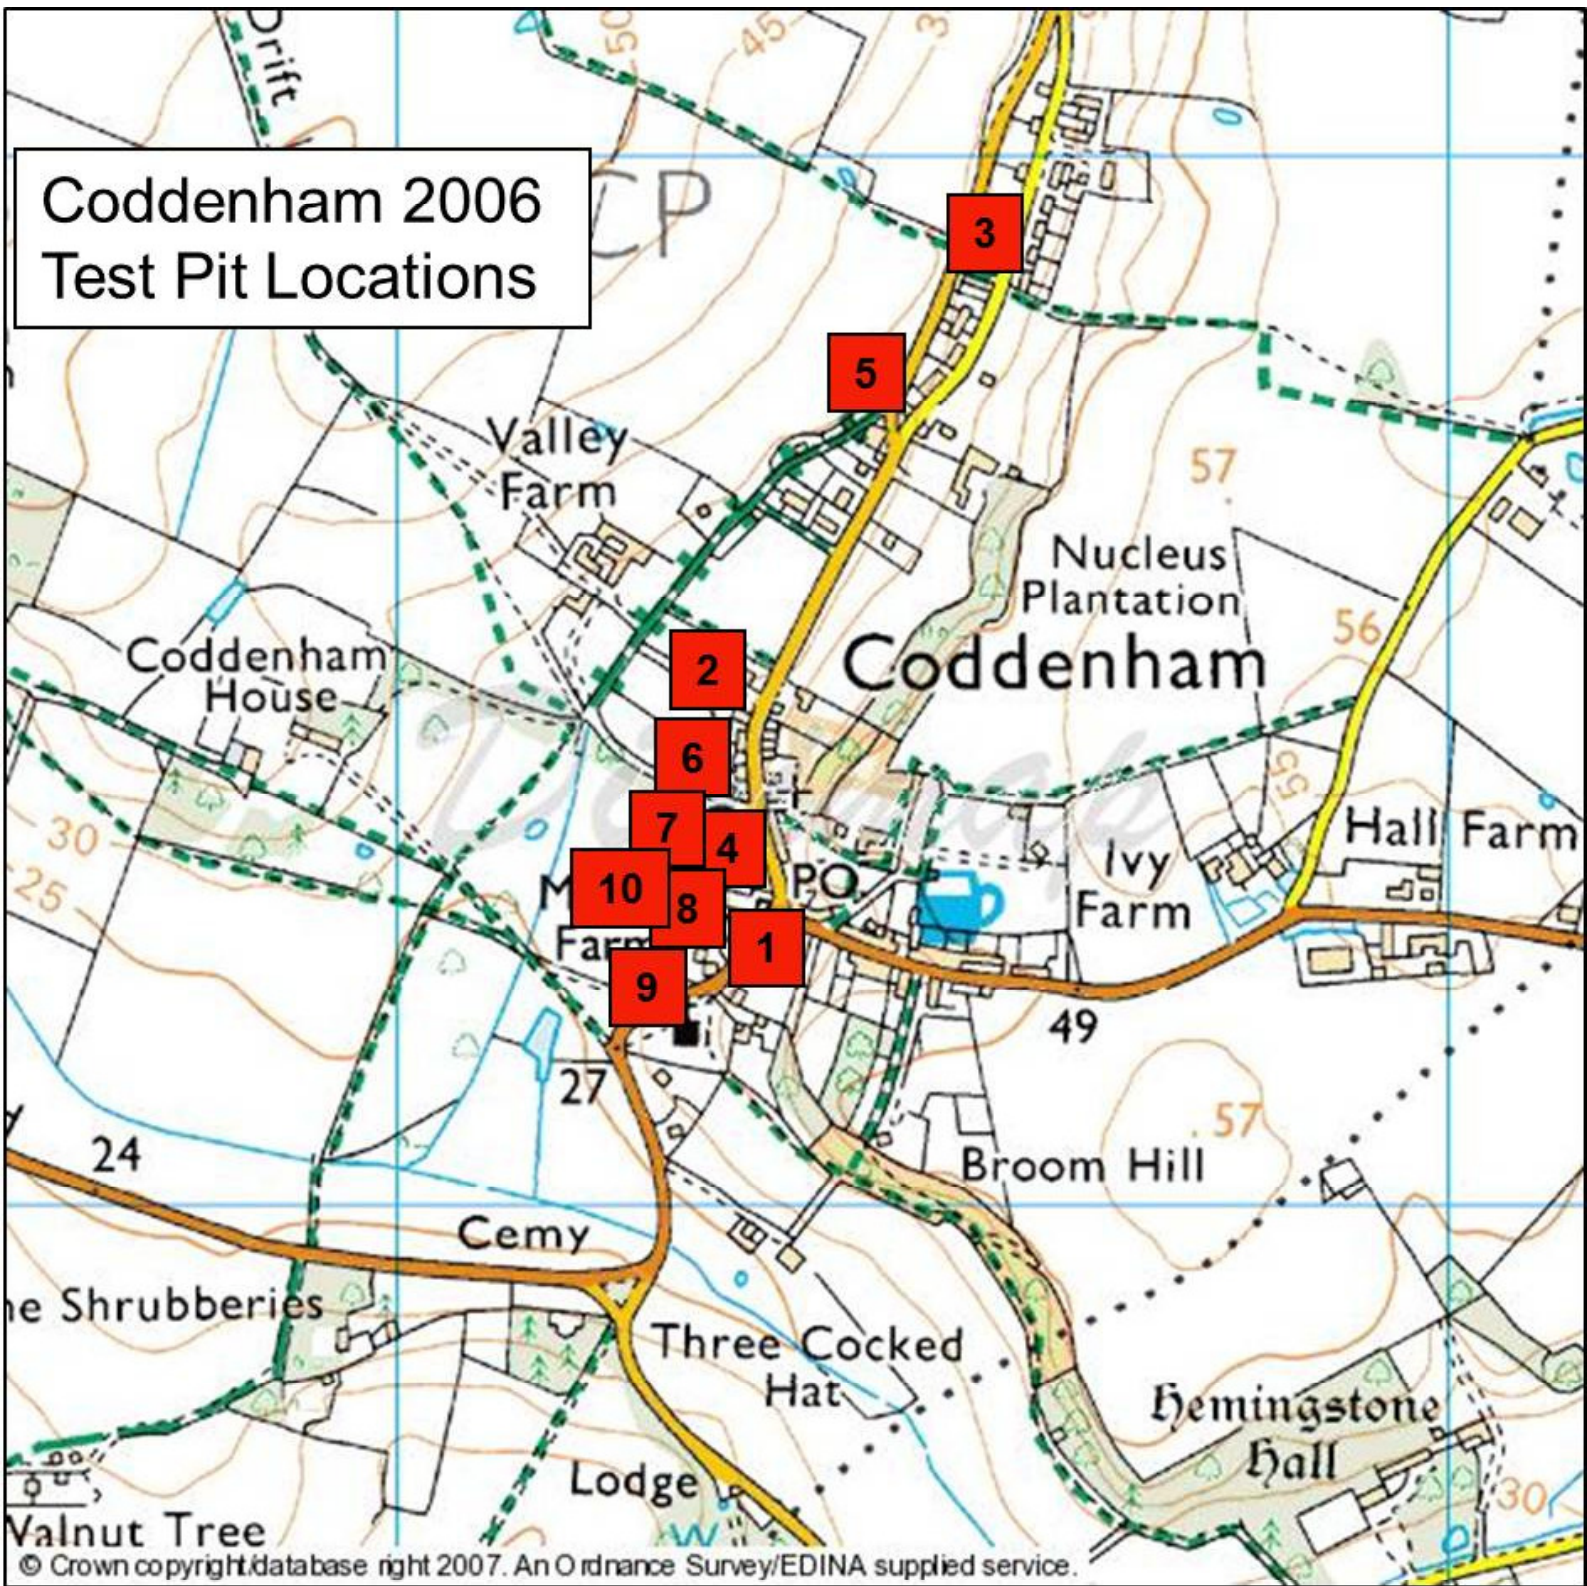

Coddenham 2006
Test Pit Locations

© Crown copyright/database right 2007. An Ordnance Survey/EDINA supplied service.