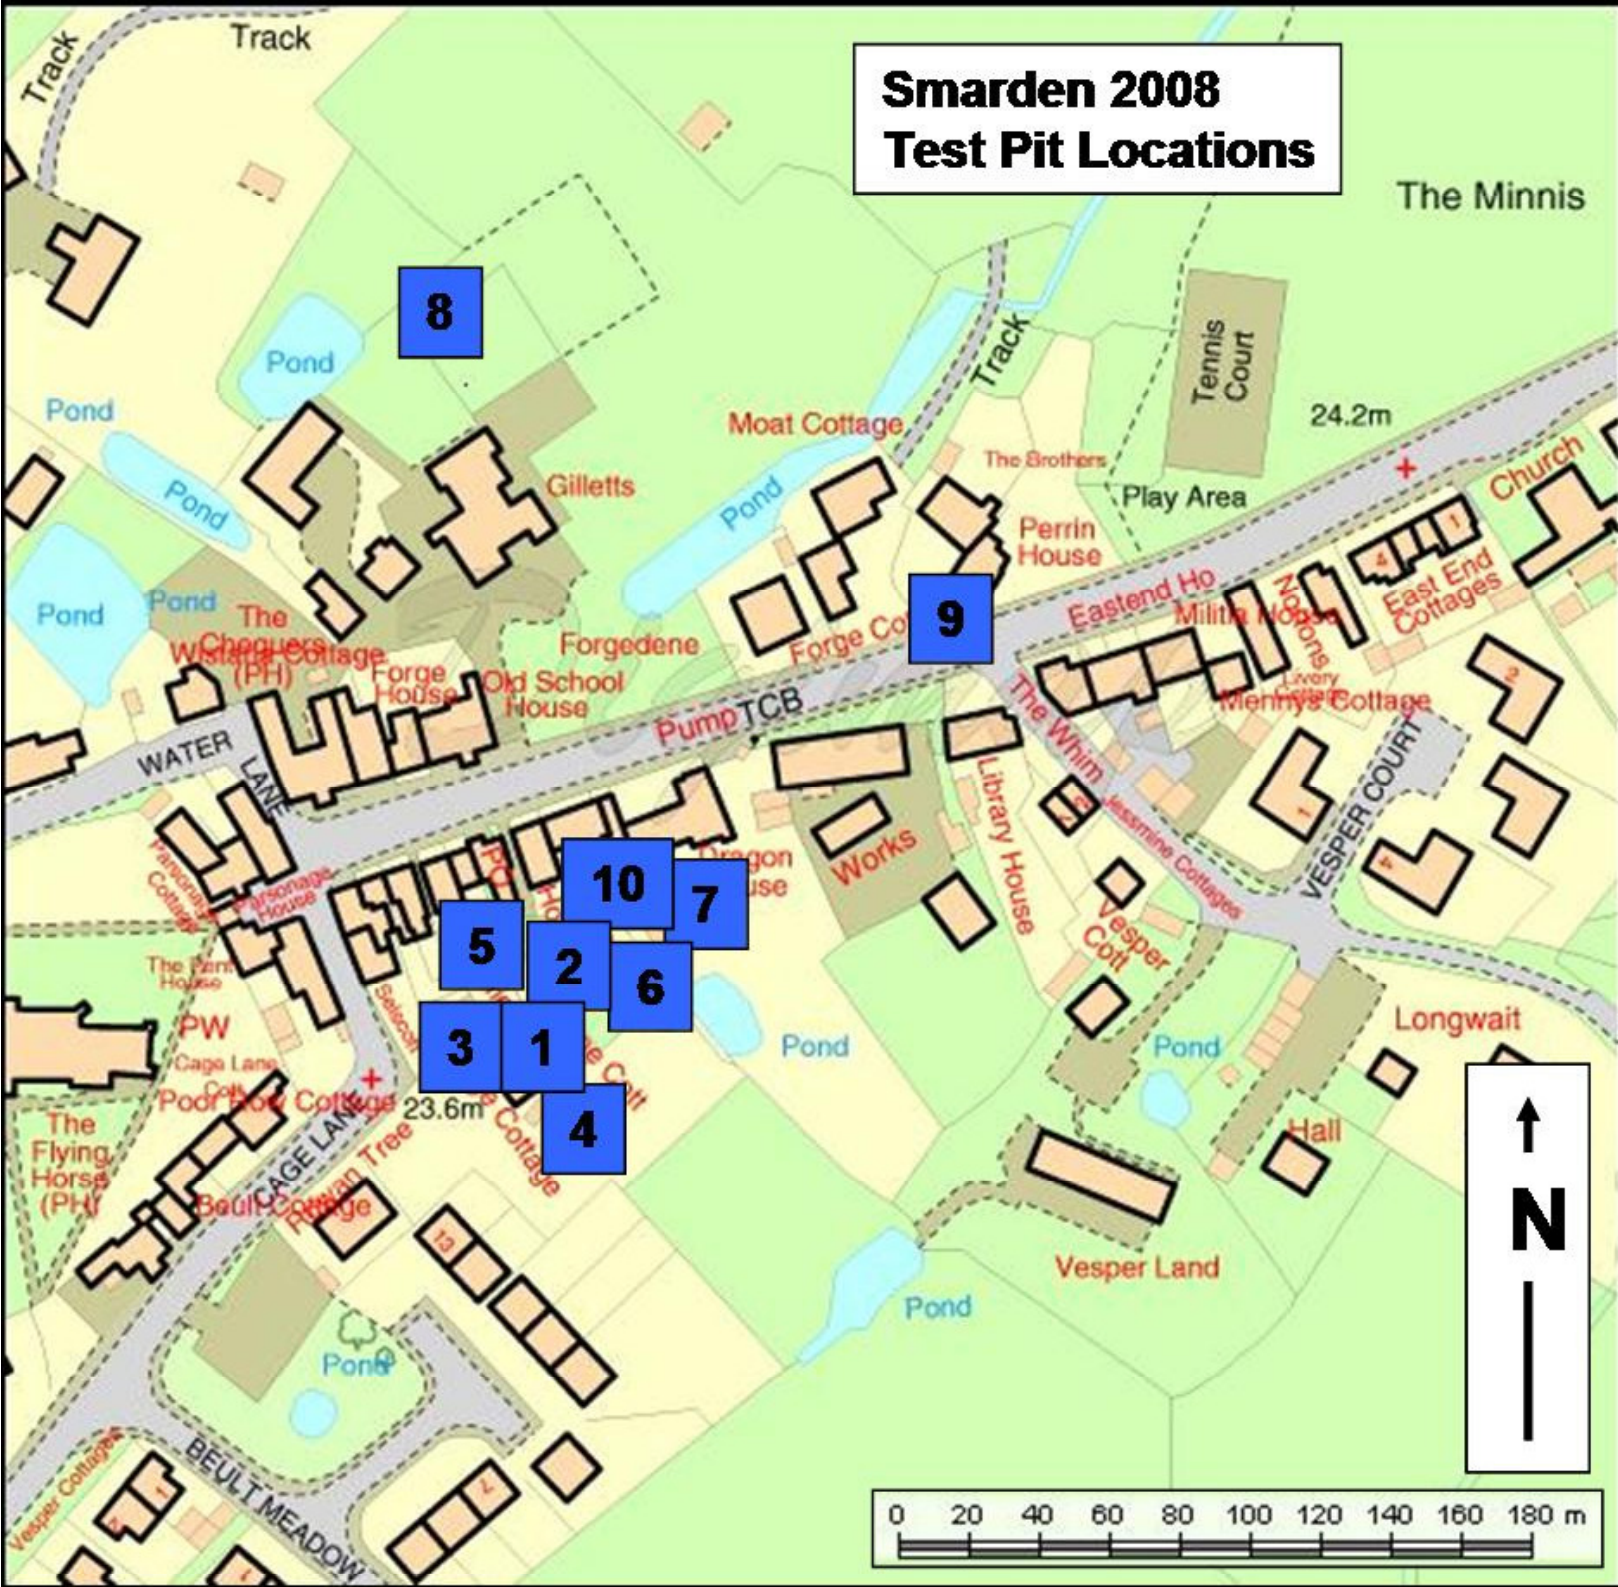

Smarden 2008 Test Pit Locations

8

9

10

7

5

2

6