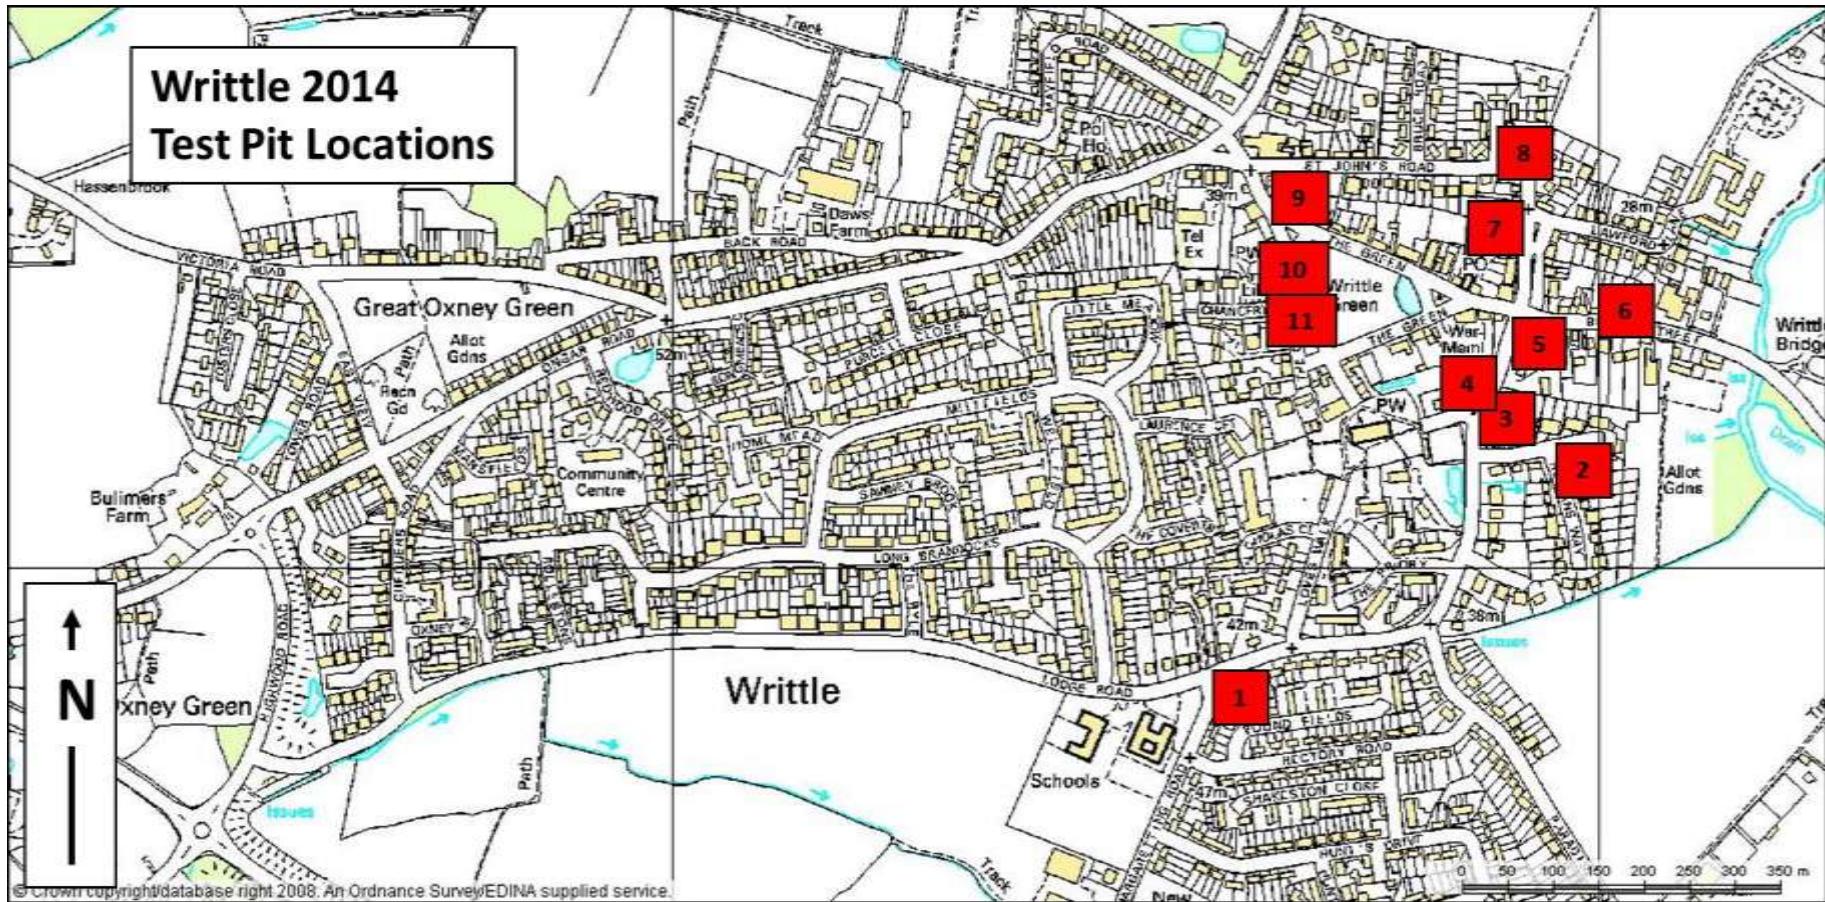

Writtle 2014 Test Pit Locations

© Crown copyright/database right 2008. An Ordnance Survey/EDINA supplied service.